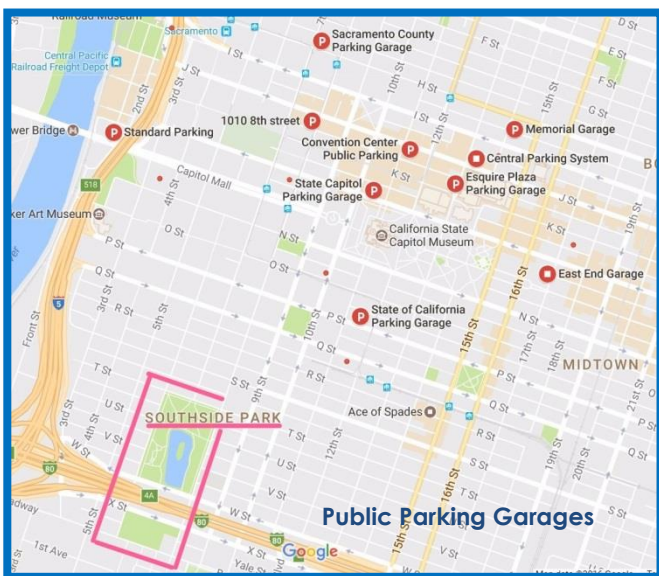

We would like AAUW members to participate as a visible group. Please wear any attire bearing the current AAUW logo. T-shirts are available to order through [Vistaprint](#).

- We will need 4-6 people to commit to carrying the parade banner.
- We have other banners we can carry as well.
- Remember that AAUW is non-partisan when creating your own signs

MEETING POINT

The march begins at 10:00 am at **Southside Park** and ends at the Capitol. The companion rally is scheduled to last until 6:00 pm.

We will meet at **The Spaceship** playground sculpture at **9:15 am**. The sculpture is near the playground entrance on 6th Ave between V St and Uptown Alley.

TRANSPORTATION

Public transportation is strongly advised, as parking near the march and rally will be limited. Carpooling is also encouraged.

Parking will be limited. Street parking is metered on Saturdays until 8:00 pm. Parking garages are probably more cost effective, but plan to walk some distance.