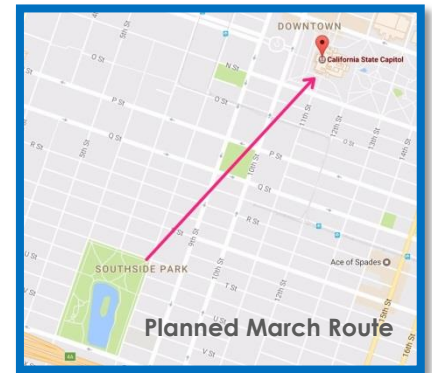

WOMEN'S MARCH - SACRAMENTO

For details presented by the event organizers, please refer to the [Sacramento March website](#). We will update each area march as official information is provided.

VISIBILITY

We would like AAUW members to participate as a visible group. Please wear any attire bearing the current AAUW logo. T-shirts are available to order through [Vistaprint](#).

- We will need 4-6 people to commit to carrying the parade banner.
- We have other banners we can carry as well.
- Remember that AAUW is non-partisan when creating your own signs

MEETING POINT

The march begins at 10:00 am at **Southside Park** and ends at the Capitol. The companion rally is scheduled to last until 6:00 pm.

We will meet at **The Spaceship** playground sculpture at **9:15 am**. The sculpture is near the playground entrance on 6th Ave between V St and Uptown Alley.